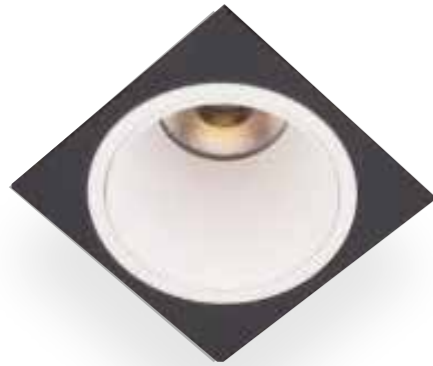

LIUQ | 95940.000

RECESSED SPOTLIGHT

IP54 CRI≥90 50,000 Hrs | LM80 | B10 RoHS

Introducing "Liuq," our Die Cast Aluminium LED Spotlight, powered by Citizen. With a Black Louvre PC reflector and PMMA Lens, it delivers precise lighting. Choose from white, black, or a customizable finish to suit your style. The adjustable beam angles (15, 24, 36, and 55 degree) and optional requests offer flexibility. Liuq provides a color temperature range from 2700K to 6500K, ensuring the perfect illumination for any setting.

Related Family & Dimension

Rated Power	10W | 13W
A X A - B (mm)	85X85-94
Surface Cutout (mm)	68 X 68

For More Details Scan QR Code