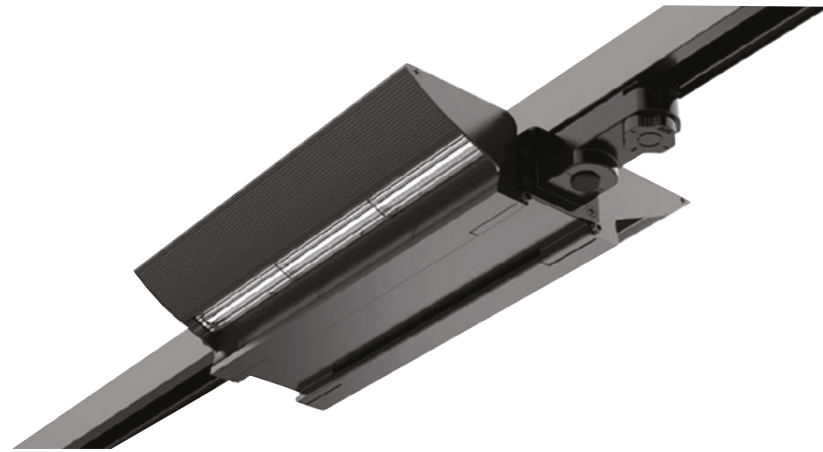

LANZIA | 94310.000

ASYMMETRIC TRACK LIGHT