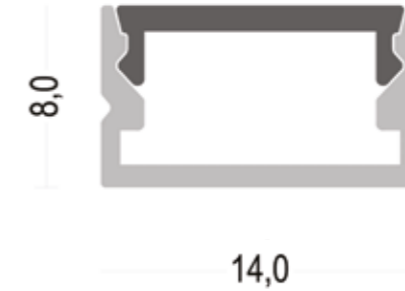

TLAP 1408 | 95000.000

ALUMINIUM LINEAR PROFILE

For More Details Scan QR Code