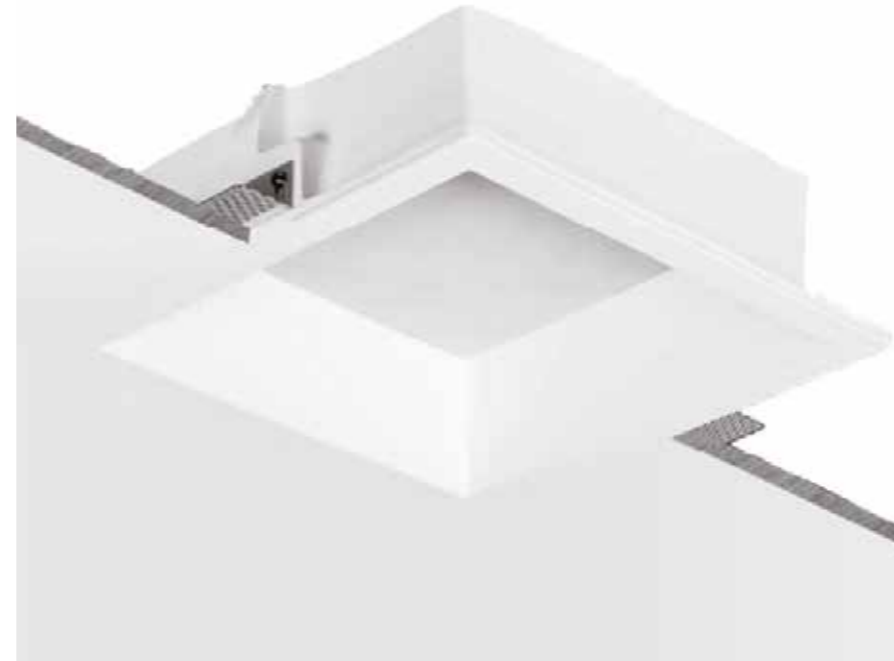

TRYLAC | 93260.000

RECESSED TRIMLESS DOWNLIGHT

IP44 CRI≥90 UGR<19 50,000 Hrs | LM80 | B10

Introducing “Trylac,” our Die Cast Aluminium LED downlight, powered by Samsung. With an Opal diffuser and customizable finish in white, black, or your choice, Trylac offers soft and ambient illumination. The 90-degree beam angle, with optional adjustments, provides versatile lighting. Choose color temperatures from 2700K to 6500K for the perfect ambiance. Illuminate your space with Trylac’s sleek design and reliable performance.

Related Family & Dimension

Rated Power	24W
W X L - H (mm)	170 X 170 - 55
Surface Cutout (MM)	156 X 156

For More Details Scan QR Code

BRENTA | 91690.000

RECESSED DOWNLIGHT