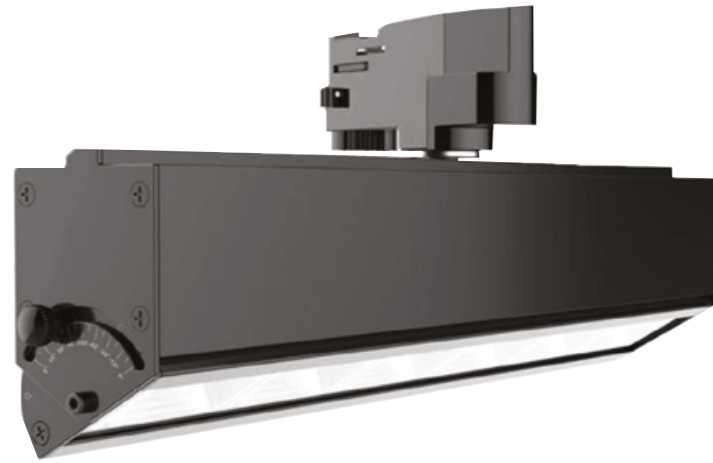

URANO | 94330.000

ADJUSTABLE LINEAR TRACK LIGHT

IP40 CRI≥90 RoHS 50,000 Hrs | LM80 | B10

Urano LED Track light luminance can rotate through 350 Degree, Light panel can tilt through +60 Degree. Specially developed optic design for uniform, rectangle illumination without dark dots. Proposal applications are clothing stores, supermarkets.

Related Family & Dimension

Rated Power	20W
Length (mm)	500
Width (mm)	60
Height (mm)	148

For More Details Scan QR Code