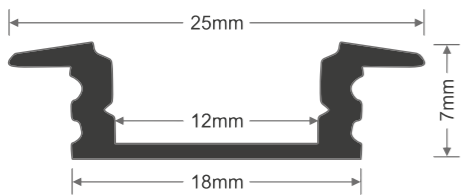

## TLAP 2507 | 95000.000

ALUMINIUM LINEAR PROFILE

For More Details Scan QR Code