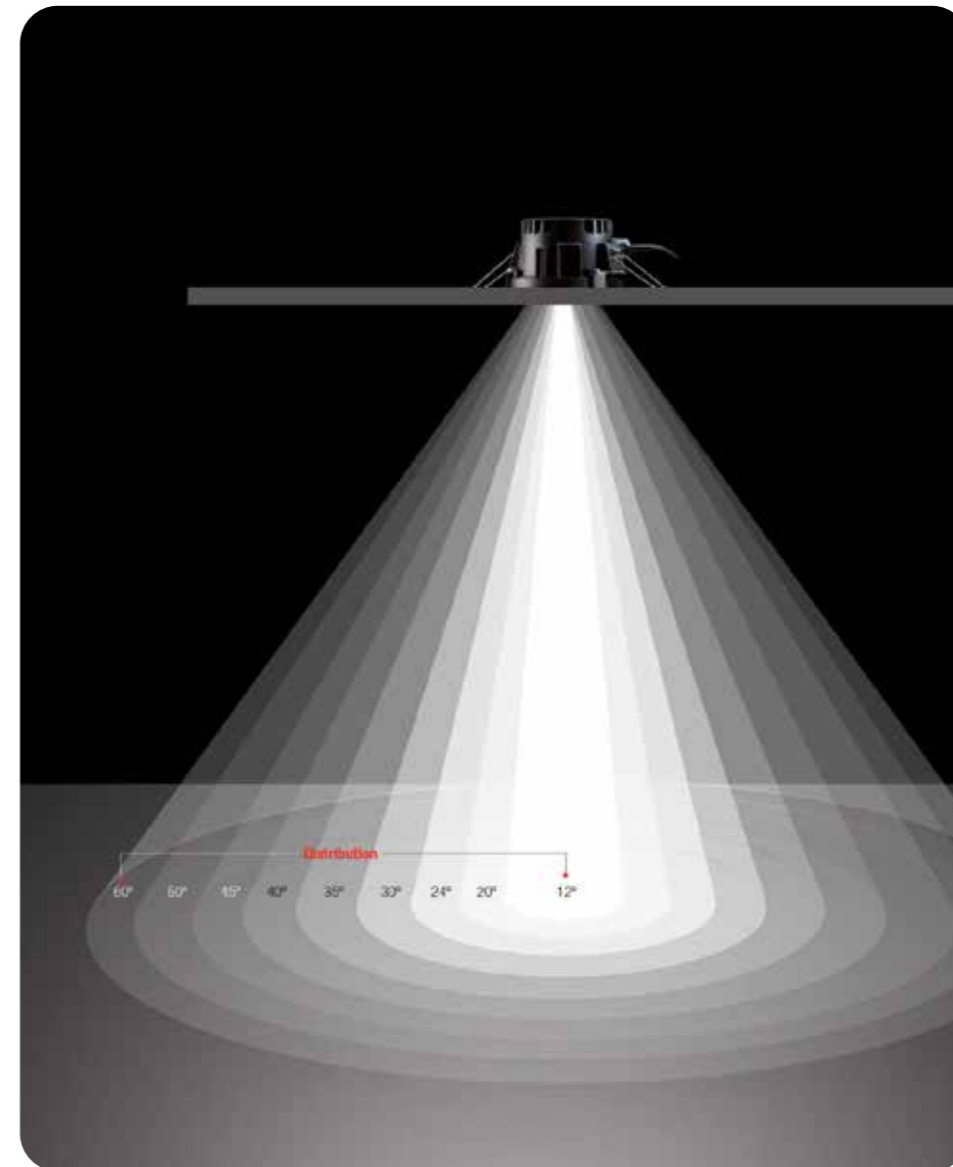

## BEAM SPREAD

Downlights, also known as recessed lights or recessed fixtures, are light fixtures that are installed in hollow openings in ceilings. They are typically used to provide general lighting in a room, but they can also be used for task lighting or accent lighting.