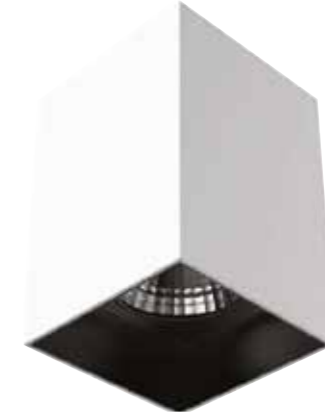

## AARON | 91670.000

SURFACE DOWNLIGHT

IP40 CRI≥90 50,000 Hrs | LM80 | B10 RoHS

Meet “Aaron,” our Cree-powered LED downlight. Anodized Aluminium reflector, Clear Glass diffuser, customizable finish in white, black, or your choice. Opt for an adjustable 60-degree beam angle. Aaron offers versatile lighting from 2700K to 6500K, effortlessly combining style with functionality. Illuminate your space with Aaron’s modern design.