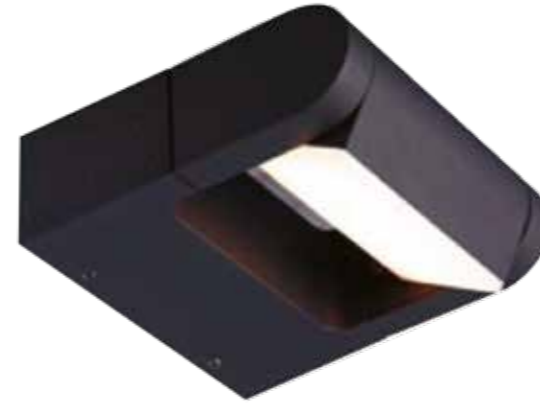

SPLIT | 93180.000

UP & DOWN WALL LIGHT

IP65 CRI≥90 30,000 Hrs | LM80 | B10 IK08

Meet Split, a Cree-powered wall light with aluminium and glass construction, an anodized aluminium reflector, and clear glass diffuser. Enjoy a broad 90-degree beam angle. Choose from black or white finishes, with customizable options. Illuminate your space with adjustable color temperatures from 2700K to 6500K, effortlessly blending style and functionality in this sleek wall light.

Related Family & Dimension

Rated Power	2 X 6W
Width (mm)	90
Length (mm)	60
Height (mm)	260

For More Details Scan QR Code

HEDRA | 97770.000

WALL LIGHT

IP65 CRI≥90 30,000 Hrs | LM80 | B10 IK08

Introducing Hedra, a Samsung-powered wall light featuring aluminium and polycarbonate construction with a frosted aluminium diffuser. Choose from black, white, or customize to suit your style. Illuminate your space with adjustable color temperatures ranging from 2700K to 6500K. Hedra offers a sleek and functional solution for your wall lighting needs.

Related Family & Dimension

Rated Power	6W
Width (mm)	54
Overall Height (mm)	328

For More Details Scan QR Code