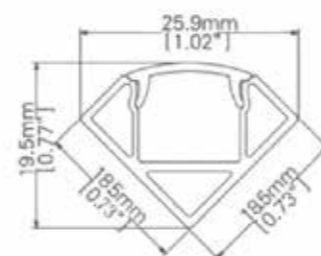

TLAP 1707 | 95000.000

ALUMINIUM LINEAR PROFILE

For More Details Scan QR Code

TLAP 2015 | 95000.000

ALUMINIUM LINEAR PROFILE

For More Details Scan QR Code

TLAP 3030C | 95000.000

ALUMINIUM CORNER LINEAR PROFILE

For More Details Scan QR Code

TLAP 0712 | 95000.000

ALUMINIUM LINEAR PROFILE

For More Details Scan QR Code

12MM

7MM

TECNOLIGHT®
the Art of illumination

TLAP 1919F | 95010.000

ALUMINIUM CORNER LINEAR PROFILE

For More Details Scan QR Code

TLAP 1616 | 95000.000

ALUMINIUM CORNER LINEAR PROFILE

For More Details Scan QR Code