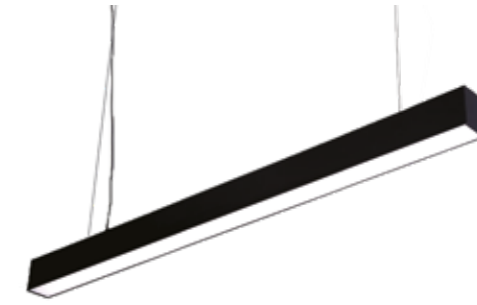

PROLINE 50

TRIMLESS LINEAR LIGHT

Related Family & Dimension

For More Details Scan QR Code

Rated Power
Custom Range 14.5W to 58W Per Mtr

Width (mm) 50
Height (mm) 75