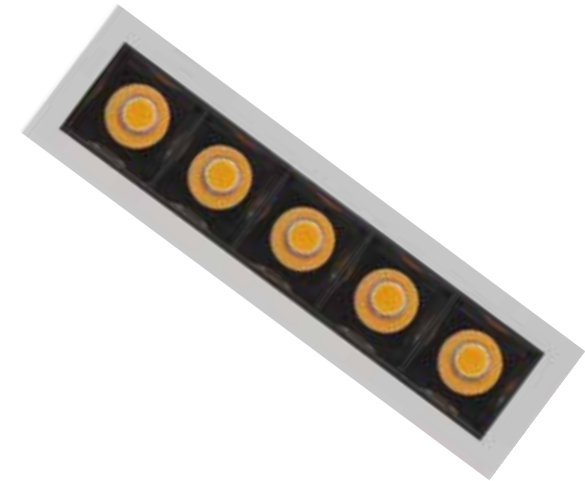

## INCLINE | 94610.000

RECESSED LINEAR SPOTLIGHT

IP40 CRI≥90 50,000 Hrs | LM80 | B10 RoHS

Incline is a LED linear recessed spotlight, designed with an anti-glare feature, that offers high performance and longevity. This product emits high-intensity light to create a smooth atmosphere. Incline is versatile due to its range of sizes and reflectors. It's easy to assemble and features a stylish silky trim, adding a fashionable touch to the linear recessed spotlight.