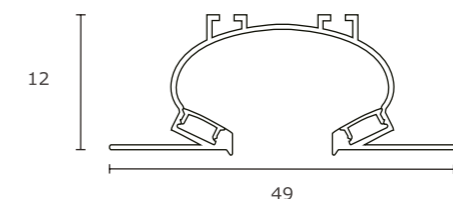

TLAP 4912 | 95000.000

ALUMINIUM INDIRECT LINEAR PROFILE