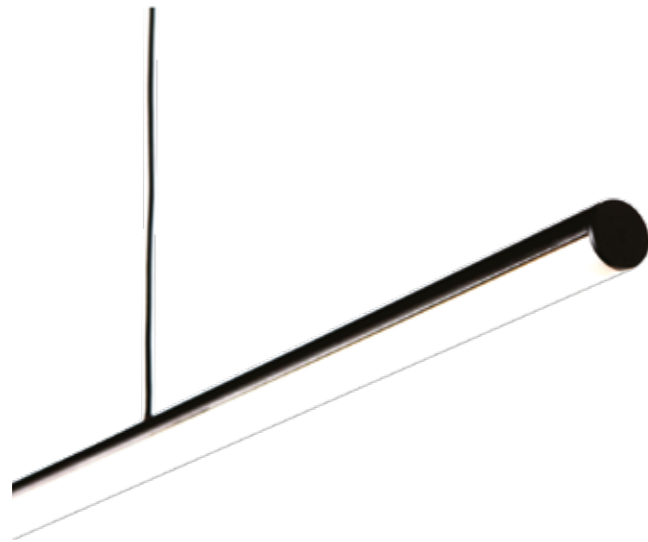

TL AP 5050 | 95000.000

LINEAR LIGHT

IP40 CRI≥90 RoHS 30,000 Hrs | LM80 | B10

TL AP 5050 is a round well-crafted LED linear light that is designed to elevate your space with timeless elegance and enduring performance. With its sleek design, high output illumination, and smooth atmosphere, TL AP 5050 casts a soft glow that highlights the beauty of your surroundings, creating a truly enchanting and inviting scene.

Related Family & Dimension

Rated Power	14.4W/Mtr
Diameter (mm)	50
Width (mm)	50

For More Details Scan QR Code