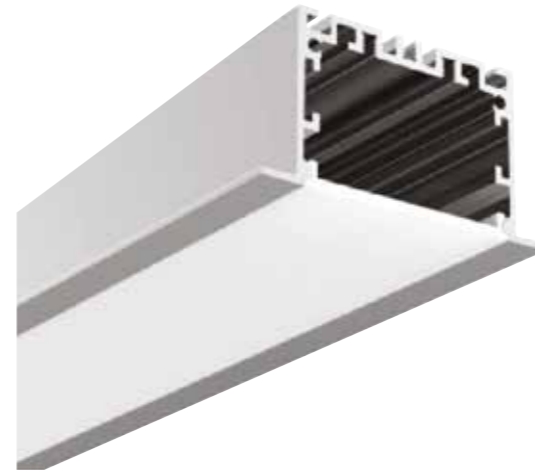

TL AP 5035 | 90400.000

TRIM LINEAR LIGHT

IP40 CRI≥90 RoHS 50,000 Hrs | LM80 | B10

TL AP 5035 is the perfect choice for anyone who wants to add a touch of luxury and sophistication to their space, without sacrificing versatility or durability. It is available in a range of sizes and reflectors, making it ideal for a wide range of indoor and outdoor spaces. It is also easy to install and maintain, making it a practical and functional choice for any commercial or residential setting.

Related Family & Dimension

Rated Power	Custom Range 14.5W to 58W Per Mtr
Width (mm)	50
Height (mm)	35

For More Details Scan QR Code