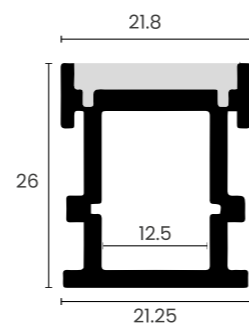

TLAP 2507 | 95000.000

ALUMINIUM LINEAR PROFILE

For More Details Scan QR Code

TLAP 2119 R | 33300.000

ALUMINIUM LINEAR PROFILE

For More Details Scan QR Code

TLAP 6528 | 95000.000

ALUMINIUM STEP PROFILE

For More Details Scan QR Code

TLAP 2515 | 95000.000

ALUMINIUM LINEAR PROFILE

For More Details Scan QR Code

TLAP 2226G | 97220.000

ALUMINIUM LINEAR IP RATED PROFILE

For More Details Scan QR Code