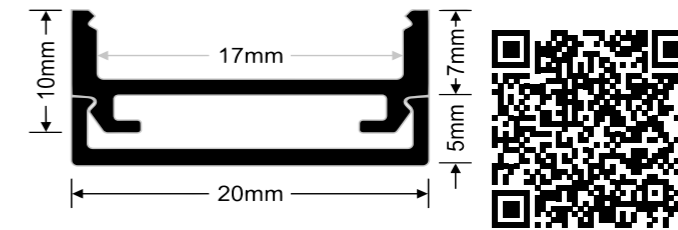

For More Details Scan QR Code