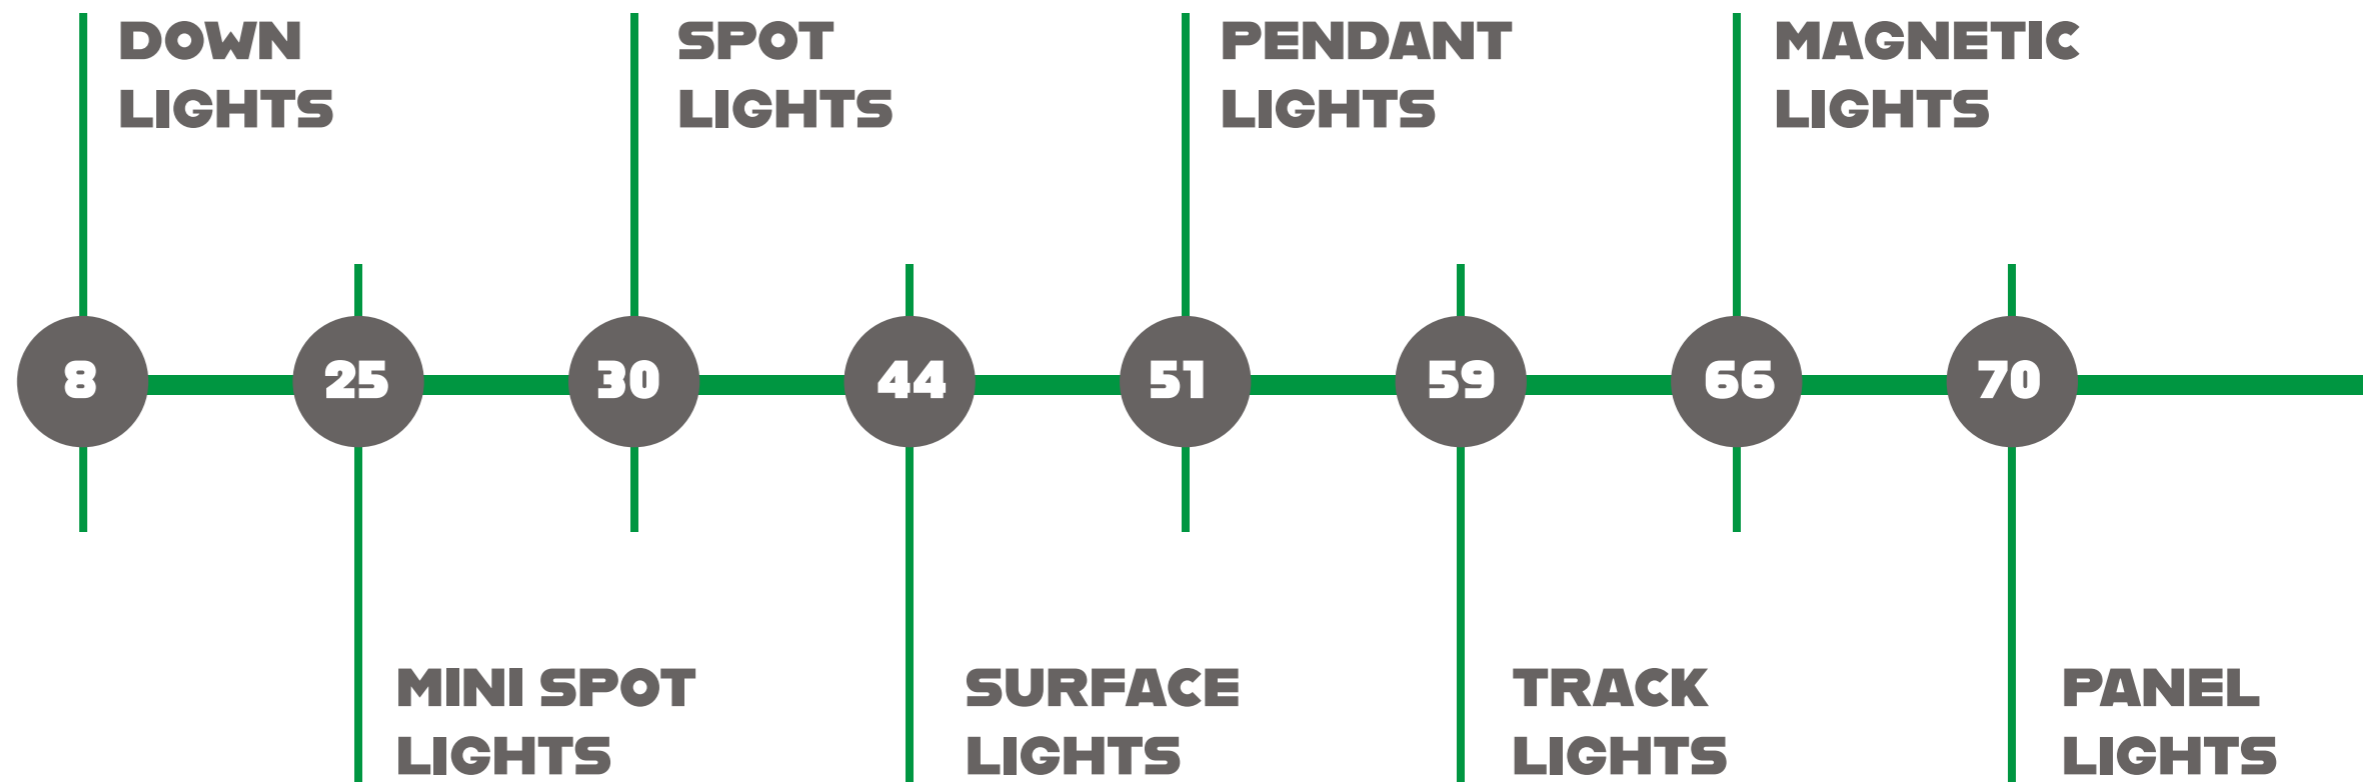

TABBLE OF CONTENTS