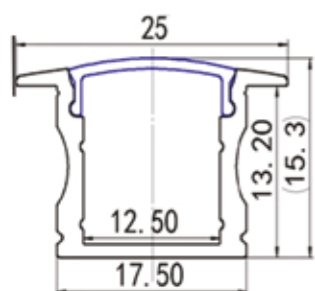

TLAP 2507 | 95000.000

ALUMINIUM LINEAR PROFILE

For More Details Scan QR Code

TLAP 2119 R | 33300.000

ALUMINIUM LINEAR PROFILE

For More Details Scan QR Code

TLAP 6528 | 95000.000

ALUMINIUM STEP PROFILE

For More Details Scan QR Code

TLAP 2515 | 95000.000

ALUMINIUM LINEAR PROFILE

For More Details Scan QR Code

TLAP 2226G | 97220.000

ALUMINIUM LINEAR IP RATED PROFILE

For More Details Scan QR Code