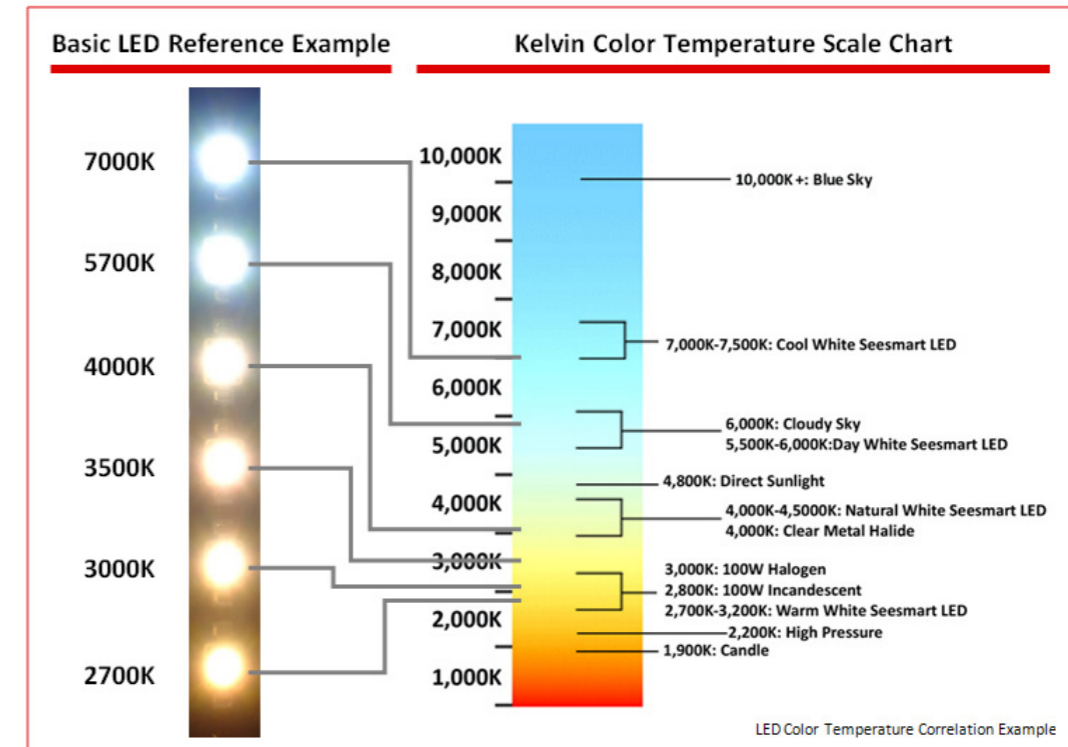

GLOSSARY OF TERMS

IP (INGRESS PROTECTION) RATING GUIDE	
SOLIDS	WATER
LEVEL OF INGRESS PROTECTION	LEVEL OF INGRESS PROTECTION
1 Protected against a solid object greater than 50mm (such as a hand) (50N of force).	1 Protected against vertically falling drops of water for 10 minutes at rate of 3mm/min.
2 Protected against a solid object greater than 12.5mm (such as a finger) (10N of force).	2 Protected against diagonally falling (up to 15°) drops of water for 10 minutes at rate of 3mm/min.
3 Protected against a solid object greater than 2.5mm (such as a screwdriver) (3N of force).	3 Protected against diagonally falling (up to 60°) sprays of water for 5 minutes at 0.7 LPM at 80-100 kPa.
4 Protected against a solid object greater than 1mm (such as a wire) (3N of force).	4 Protected against water splashed from all directions for 5 minutes at 10 LPM at 80-100 kPa.
5 Dust protected. Limited ingress of dust permitted. Will not interfere with operation of equipment.	5 Protected against a 6.3mm water nozzle for 3 minutes at 12.5 LPM at 30 kPa at a distance of 3 meters.
6 Dust tight. No ingress of dust	6 Protected against a 12.5mm water nozzle for 3 minutes at 100 LPM at 100 kPa at a distance of 3 meters.
  SOLID (DUST, SWI.) LIQUIDS (WATER, J)	7 Protected against 30 minute submersion at a depth of 1 meter.
	8 Protected against continuous submersion for long periods at a depth of 3 meters.
	9K Protected against powerful, high temperature water jets.