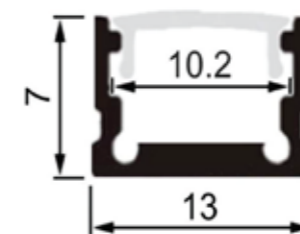

TL AP 1307 | 95000.000

ALUMINIUM LINEAR PROFILE