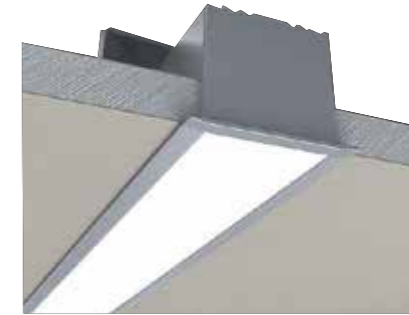

LINEA 96 | 97550.000

TRIM LINEAR LIGHT

Related Family & Dimension

Rated Power
Custom Range 14.5W to 58W Per Mtr

Width (mm) 96
Height (mm) 35

For More Details Scan QR Code