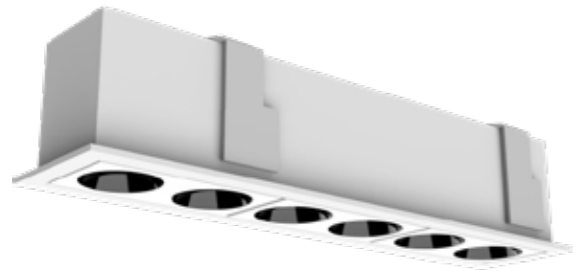

INCLINE PRIME | 99780.000

RECESSED LINEAR SPOTLIGHT

IP40 CRI≥90 50,000 Hrs | LM80 | B10 RoHS

Incline Prime is a LED linear recessed spotlight, designed with an anti-glare feature, that offers high performance and longevity. This product emits high-intensity light to create a smooth atmosphere. Incline Prime is versatile due to its range of sizes and reflectors. It's easy to assemble and features, adding a fashionable touch to the linear recessed spotlight.

Related Family & Dimension

Rated Power	4W	Rated Power	36W
Length (mm)	80	Length (mm)	610
Width (mm)	46	Width (mm)	46
Height (mm)	60	Height (mm)	60

Rated Power	10W
Length (mm)	146
Width (mm)	46
Height (mm)	60

Rated Power	12W
Length (mm)	214
Width (mm)	46
Height (mm)	60

Rated Power	24W
Length (mm)	411
Width (mm)	46
Height (mm)	60

For More Details Scan QR Code