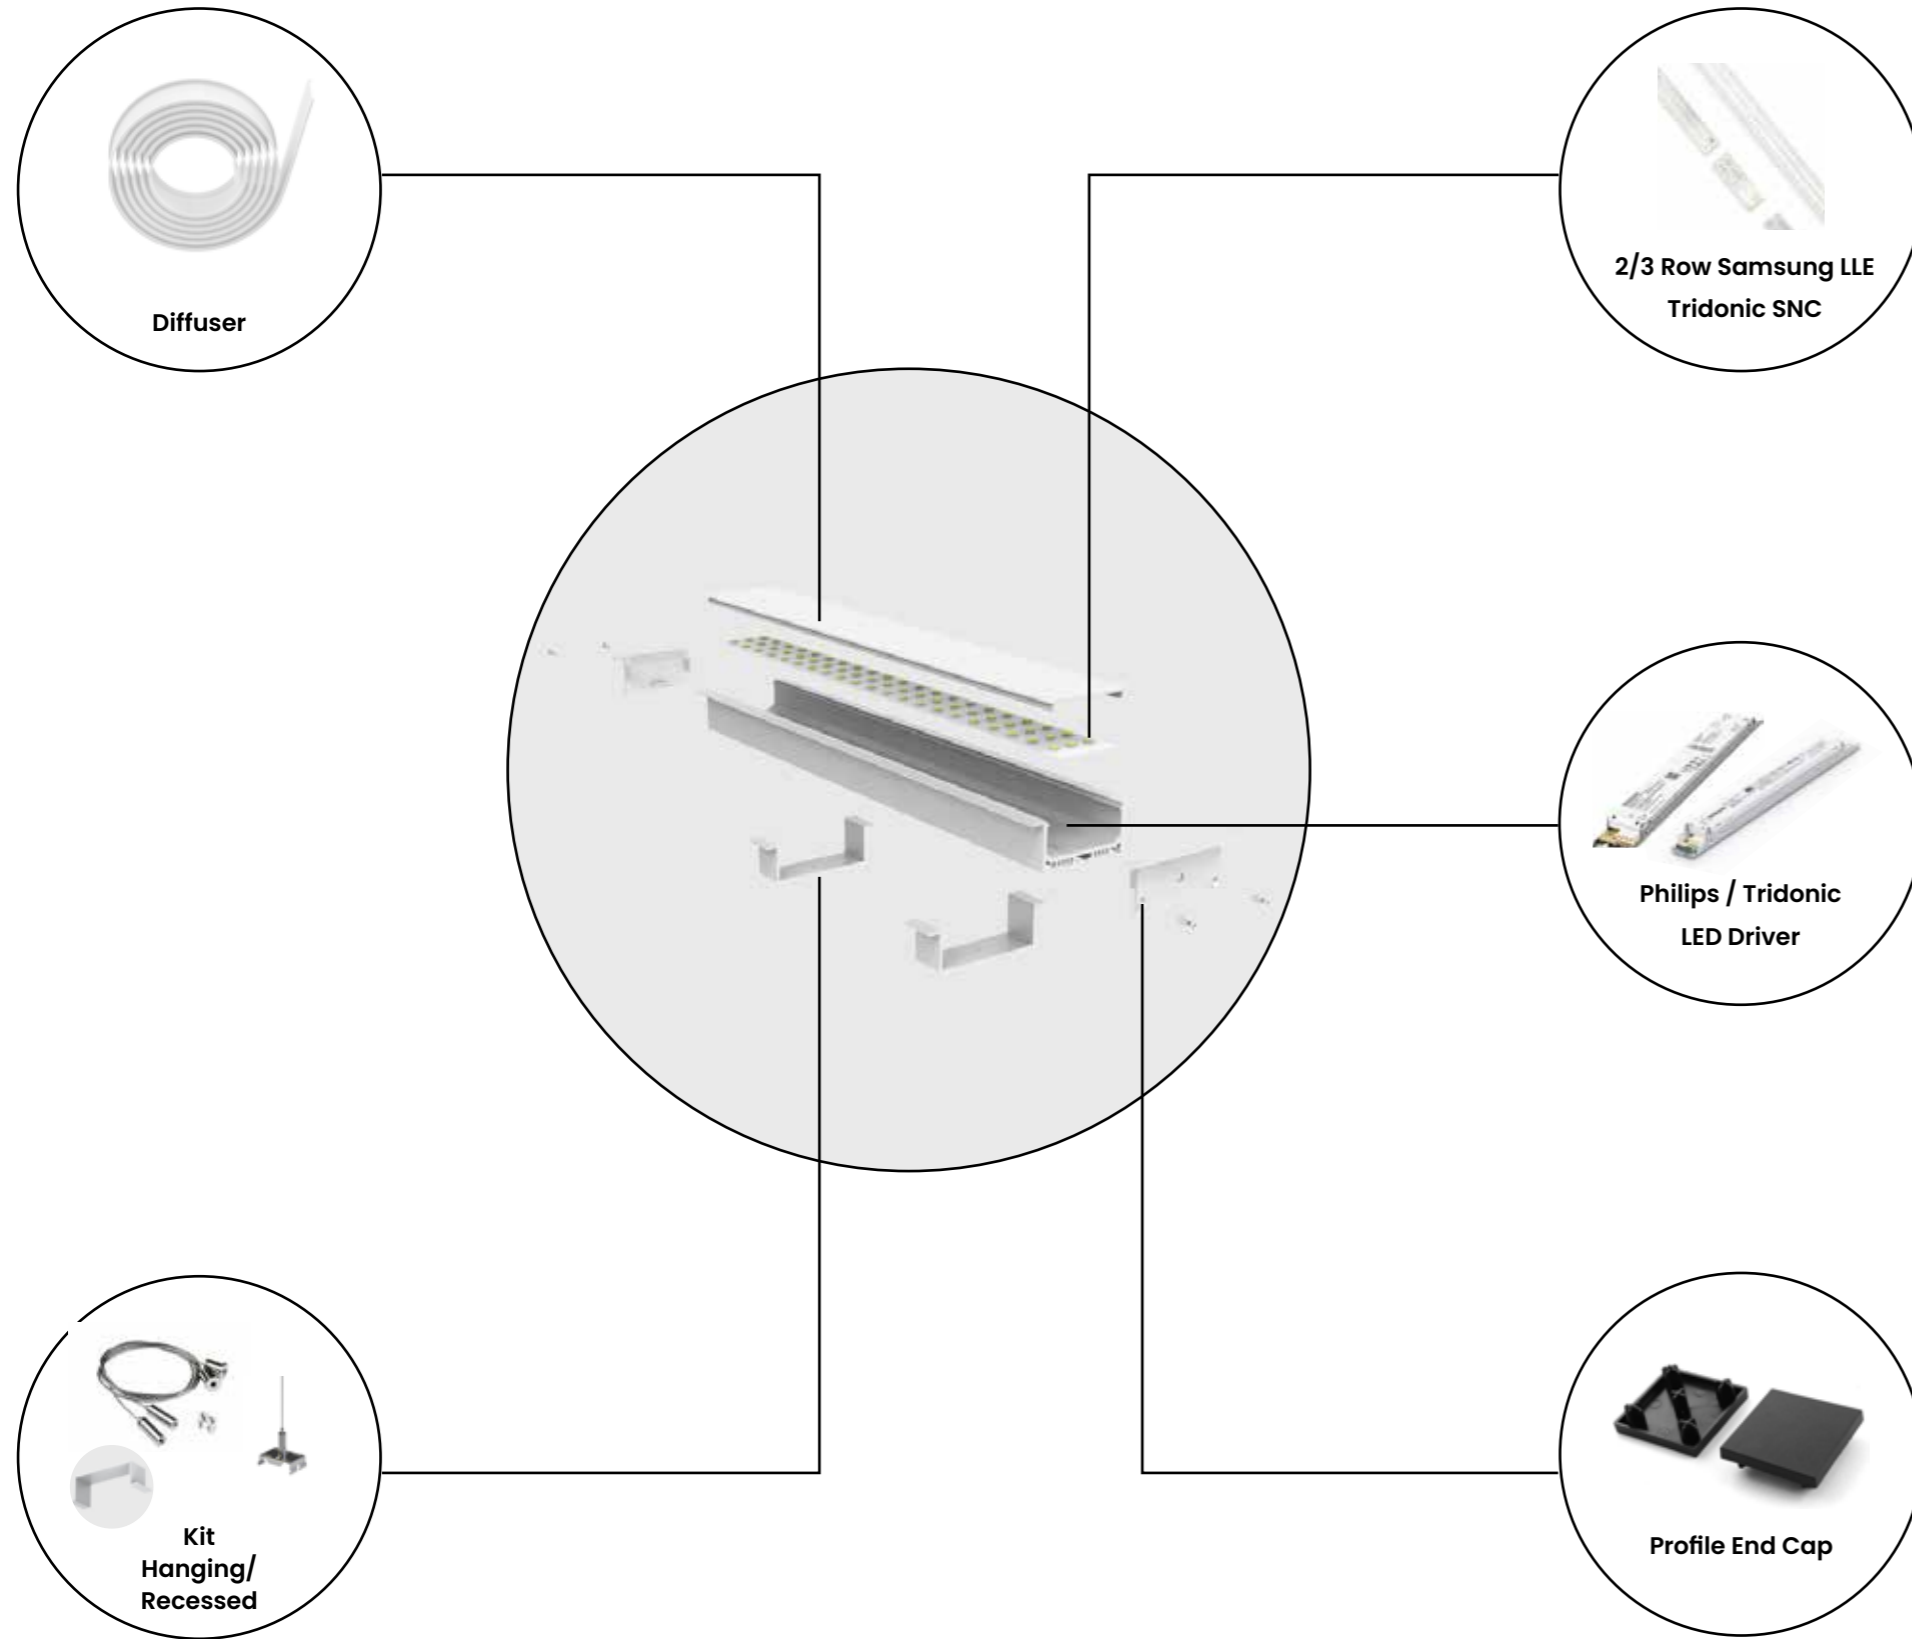

COMPONENTS