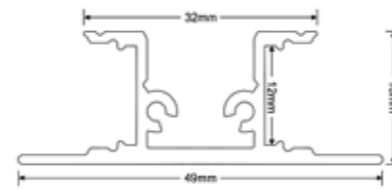

TL AP 4918 | 95000.000

ALUMINIUM LINEAR PROFILE